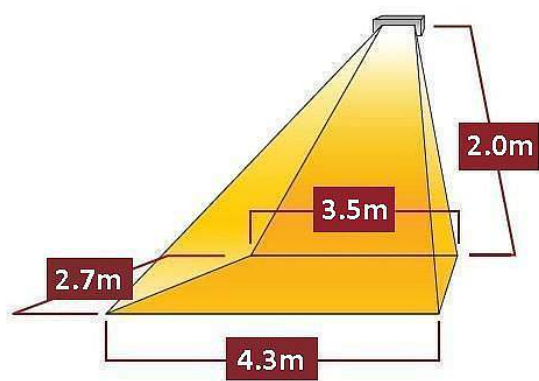

WALL MOUNTED AT 45 DEGREES

Model	Voltage (V)	Lamps x Power (kW)	Total Power (kW)	Minimum height from floor	Minimum distance from ceiling	Minimum distance from side wall	Weight without guard	Body Dimensions (W x H x D) (mm)
RIO 215 IP	230	1 X 1.5	1.5	2.0m	0.3m	1.5m	2.4kg	392 x 99 x 107