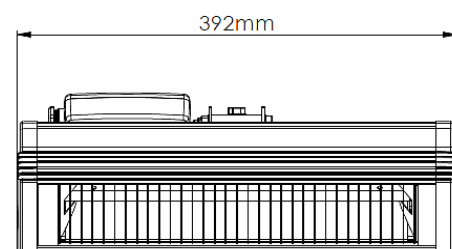

WALL MOUNTED AT 45 DEGREES

Model	Voltage (V)	Lamps x Power (kW)	Total Power (kW)	Minimum height from floor	Minimum distance from ceiling	Minimum distance from side wall	Weight without guard	Body Dimensions (W x H x D) (mm)
RIO 215 IP	230	1 X 1.5	1.5	2.0m	0.3m	1.5m	2.4kg	392 x 99 x 107