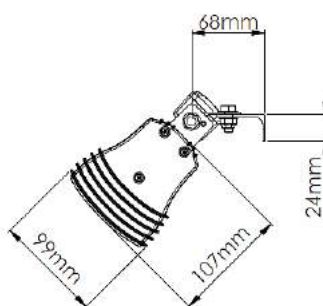

INDOOR/OUTDOOR HEATER

The Rio IP comes with mounting hardware and includes a set of standard swivel brackets which allow you to mount the heater either horizontally or at an angle. The Rio IP comes with a manufacturers warranty.

WALL MOUNTED AT 45 DEGREES

Model	Voltage (V)	Lamps x Power (kW)	Total Power (kW)	Minimum height from floor	Minimum distance from ceiling	Minimum distance from side wall	Weight without guard	Body Dimensions (W x H x D) (mm)
RIO 215 IP	230	1 X 1.5	1.5	2.0m	0.3m	1.5m	2.4kg	392 x 99 x 107