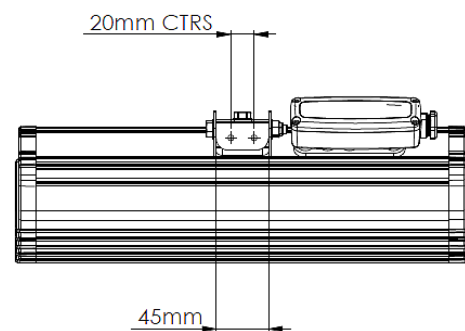

INDOOR/OUTDOOR HEATER

The Rio IP comes with mounting hardware and includes a set of standard swivel brackets which allow you to mount the heater either horizontally or at an angle. The Rio IP comes with a manufacturers warranty.

WALL MOUNTED AT 45 DEGREES

Model	Voltage (V)	Lamps x Power (kW)	Total Power (kW)	Minimum height from floor	Minimum distance from ceiling	Minimum distance from side wall	Weight without guard	Body Dimensions (W x H x D) (mm)
RIO 215 IP	230	1 X 1.5	1.5	2.0m	0.3m	1.5m	2.4kg	392 x 99 x 107